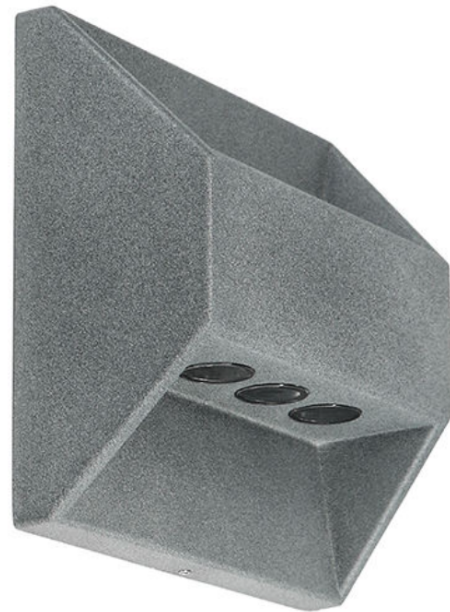

ILS-K2251

WALL MOUNTED LIGHTING SERIES

Description

In the hushed embrace of twilight, ILS LED Wall Light emerges, a luminescent tapestry weaving whispers of modern elegance. Its gentle glow dances upon walls, painting narratives of ambiance and sophistication. An artful symphony of illumination, it whispers secrets to shadows, crafting an enchanting oasis in the nocturnal embrace of space and time.

Applications

Some common applications of wall light include: Landscape Lighting, architectural highlighting, safety and pathway lighting, terrace and patio lighting, event and decorative lighting, commercial and retail and etc.

Specifications

Model No	: ILS-K2251
Power	: 7W
Voltage	: 100-240VAC
Lamp Type	: SMD LED
Color Temp.	: 3000K
Beam Angle	: 120°
CRI	: Ra>80
IP/IK Rating	: IP54
Operating Temp.	: -20°C ~ 40°C
Housing	: Die cast aluminum
Diffuser	: PC